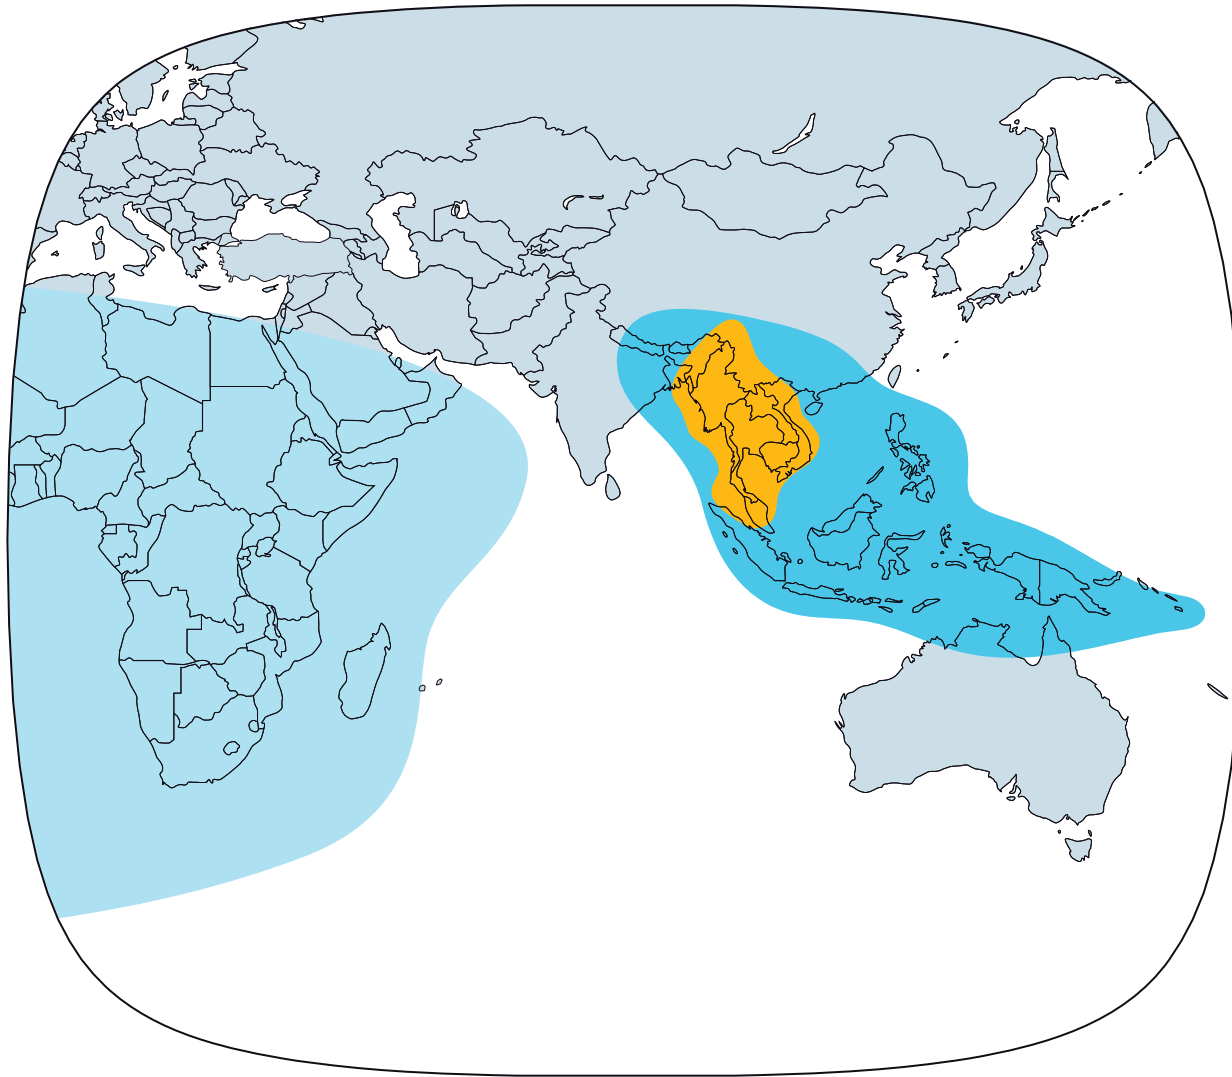

# THAICOM-6/AFRICOM-1

Service Footprint

## Specifications

<b>Manufacturer:</b>	Orbital Sciences Corporation, USA
<b>Orbital Slot:</b>	78.5° East
<b>Design Life:</b>	15 Years
<b>Attitude Control:</b>	3-Axis Stabilized
<b>Launch Mass:</b>	< 3,325 Kg
<b>Launch Date:</b>	Q4 2013

-  C-Band Southeast Asia Beam
-  C-Band Africa Beam
-  Ku-Band Southeast Asia (Mainland)